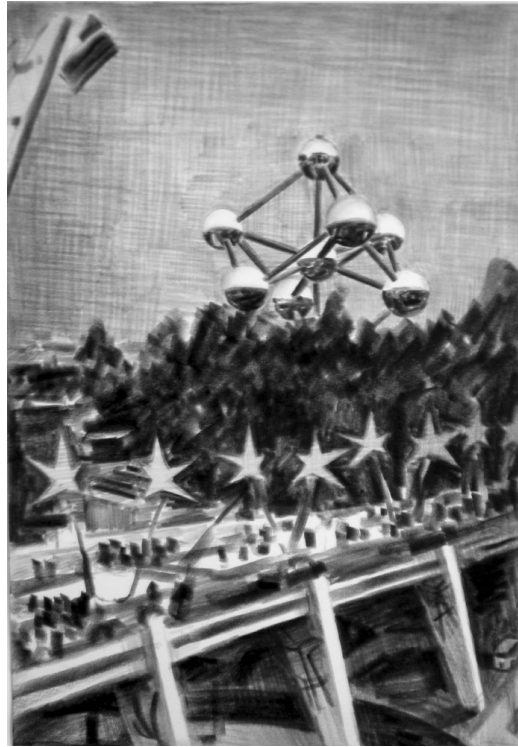

Marcel Van Eeden
Bruxelles, 2004
Pencil on paper
11 x 7 ½”
Private Collection